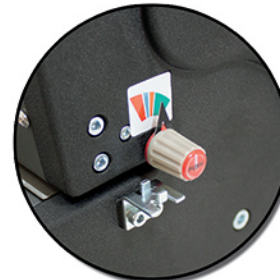

AKILES

WIREMAC-EX
[ELECTRIC WIRE BINDING MACHINE]

**Heavy Duty Electric Wire Punch
& Wire Closer**

(Available in 3:1 or 2:1 pitch)

**Punches
Up To
25 Sheets!**

**WireMac-EX31
(3:1 Pitch)**

**WireMac-EX21
(2:1 Pitch)**

14" Open Punch Throat
Allows you to punch legal size and even longer documents.

Built-In Wire Closer
With an adjustable size selector for a perfect close with any wire size.

Fully Disengageable Pins
All 40 pins (3:1) or 27 pins (2:1) can be independently pulled & disengaged, for a clean punch of any paper size.

Depth Margin Control
4 possible settings provide the correct punch margin depth for any book.

AKILES WIREMAC-EX [ELECTRIC WIRE BINDING MACHINE]

With its heavy-duty punch motor, built-in wire closer and complete system of functions, the Akiles WireMac-EX makes wire binding fast, easy, convenient and professional.

Model	WireMac-EX31	WireMac-EX21
Punching Operation	Electric (Foot Pedal)	
Punching Capacity	Up to 25 sheets (20 lbs paper)	
Hole Size	Square (4 x 4 mm)	Rectangle (4 x 5.5 mm)
Pitch	3:1	2:1
Disengageable Dies	All 40	All 27
Punching Length	14" with open throat for longer documents	
Binding Capacity	3/16" to 1-1/4"	
Weight & Dimensions	55 lbs / 19" W x 16" D x 17.5" H	
Warranty	1 Year	